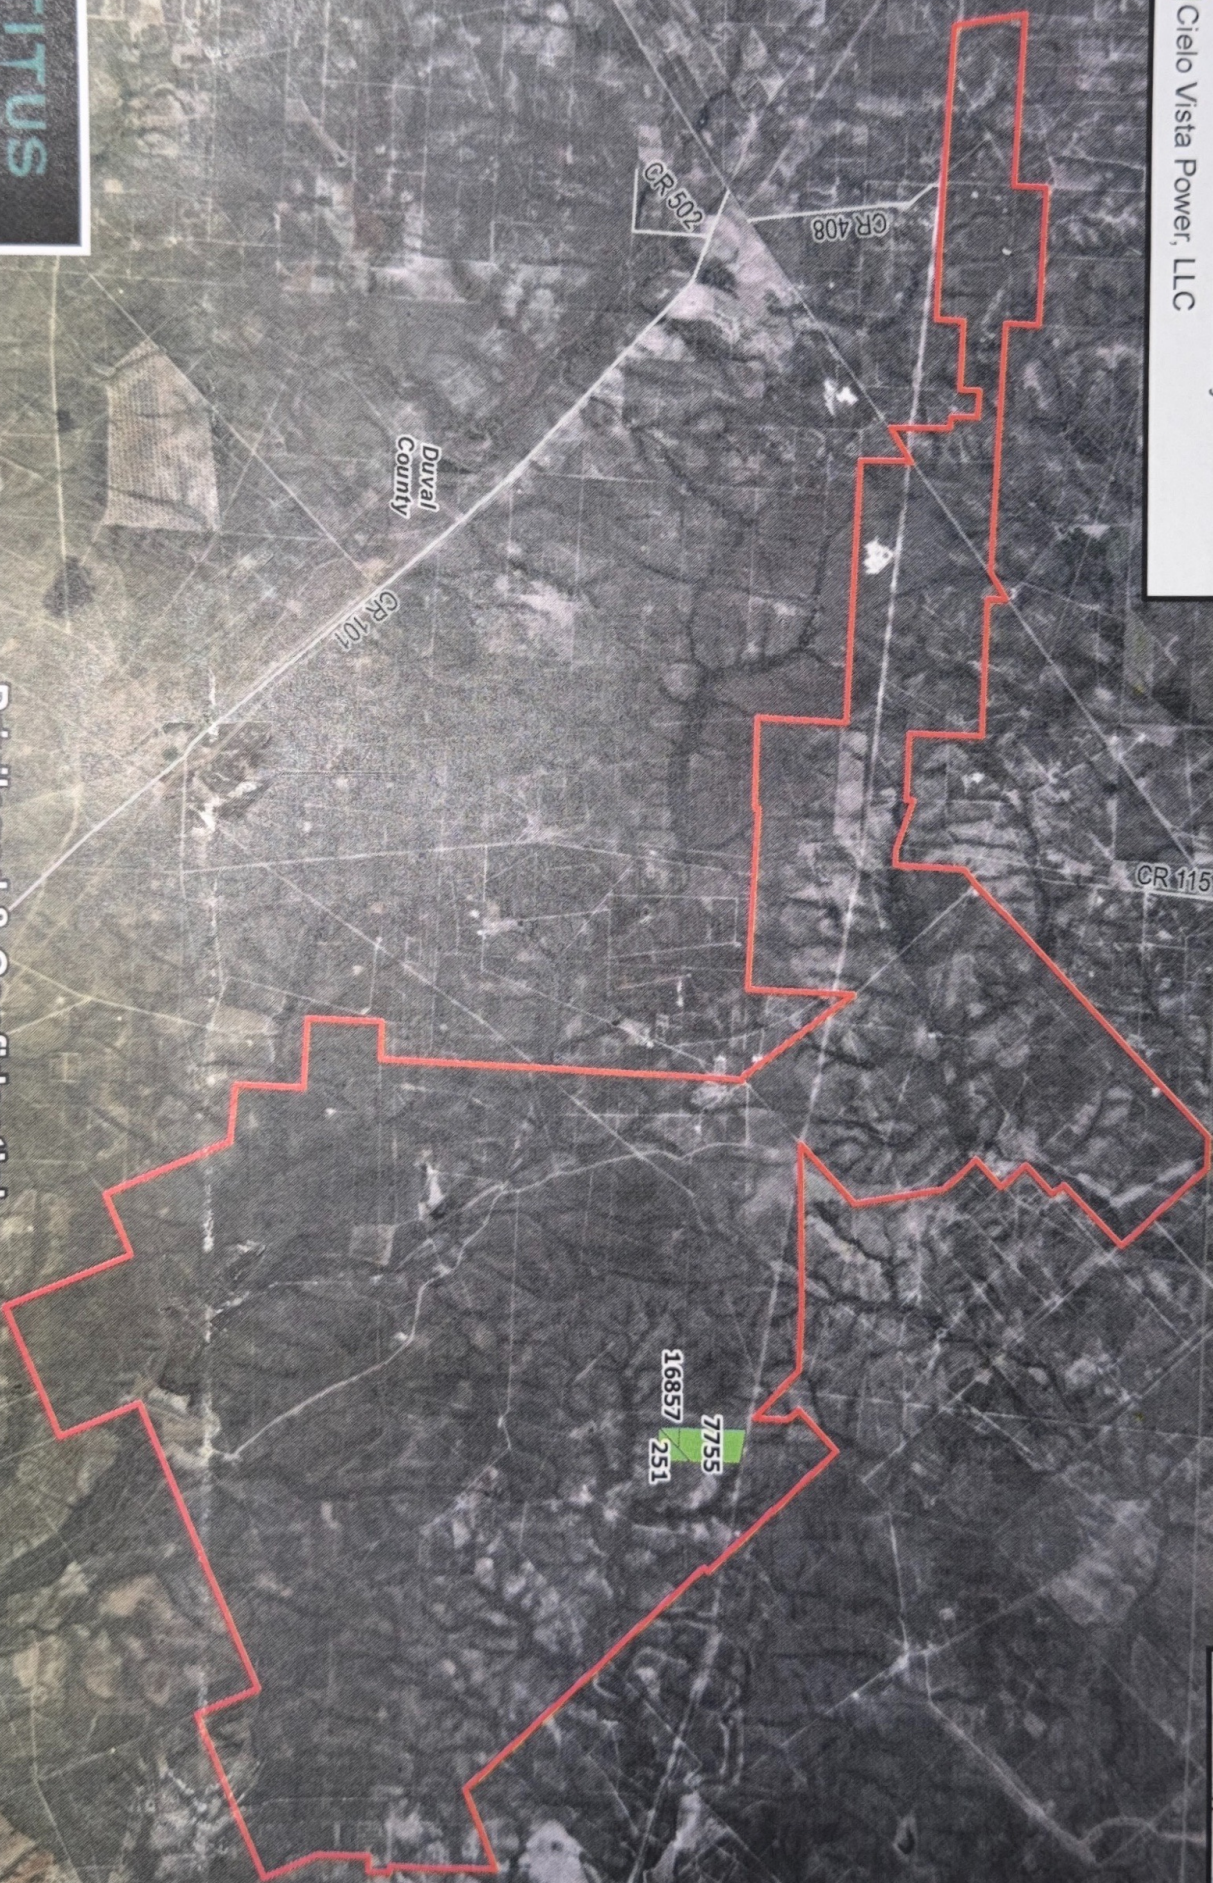

Cielo Vista Reinvestment Zone Duval County, TX

Legend

-  Reinvestment Zone Boundary
-  Cielo Vista Power, LLC

Location of parcel boundaries, features, and measurements shown on map are approximate and subject to final survey.